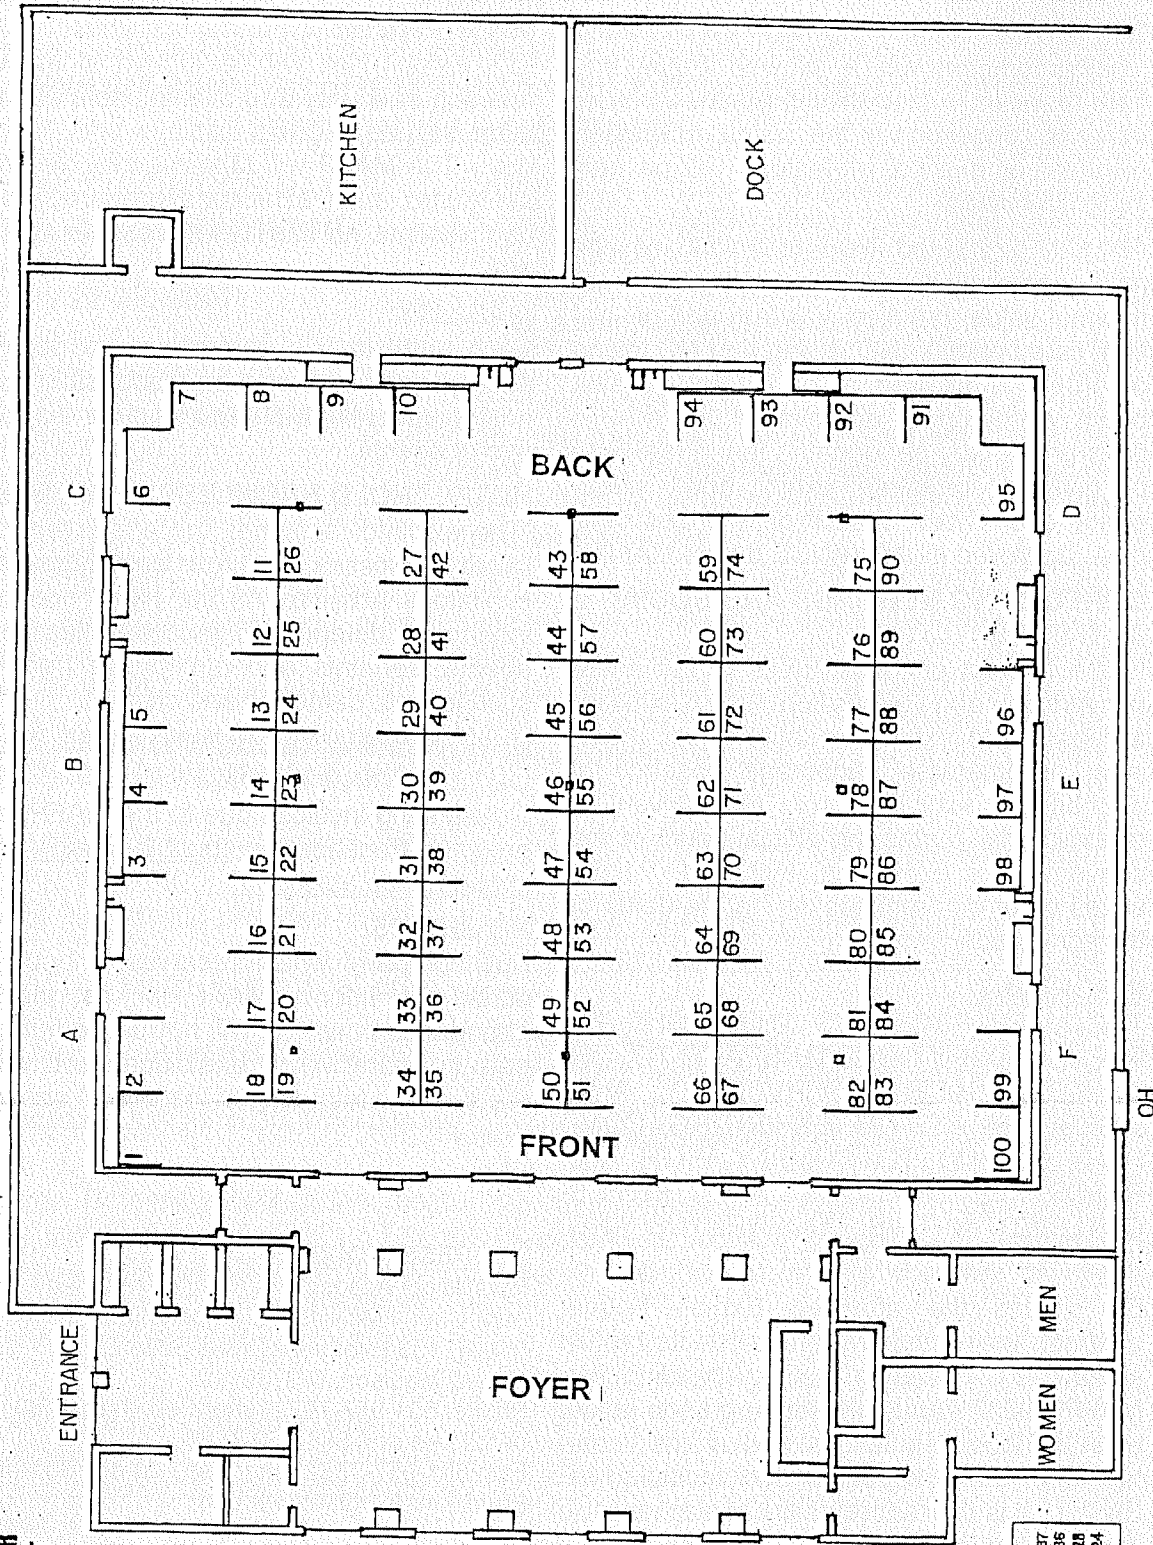

**BAYTOWNE CONFERENCE CENTER
SANDESTIN BEACH & GOLF RESORT**

BOOTH SIZE 10'w X 6'd
AISLE SIZE 8'w

C ONVENTION
D ISPLAY
S ERVICE, INC.

P O BOX 13387
 JACKSON, MS 39236
 PHONE (601) 945-4728
 FAX (601) 945-3824

SCALE 1/8" = 2'