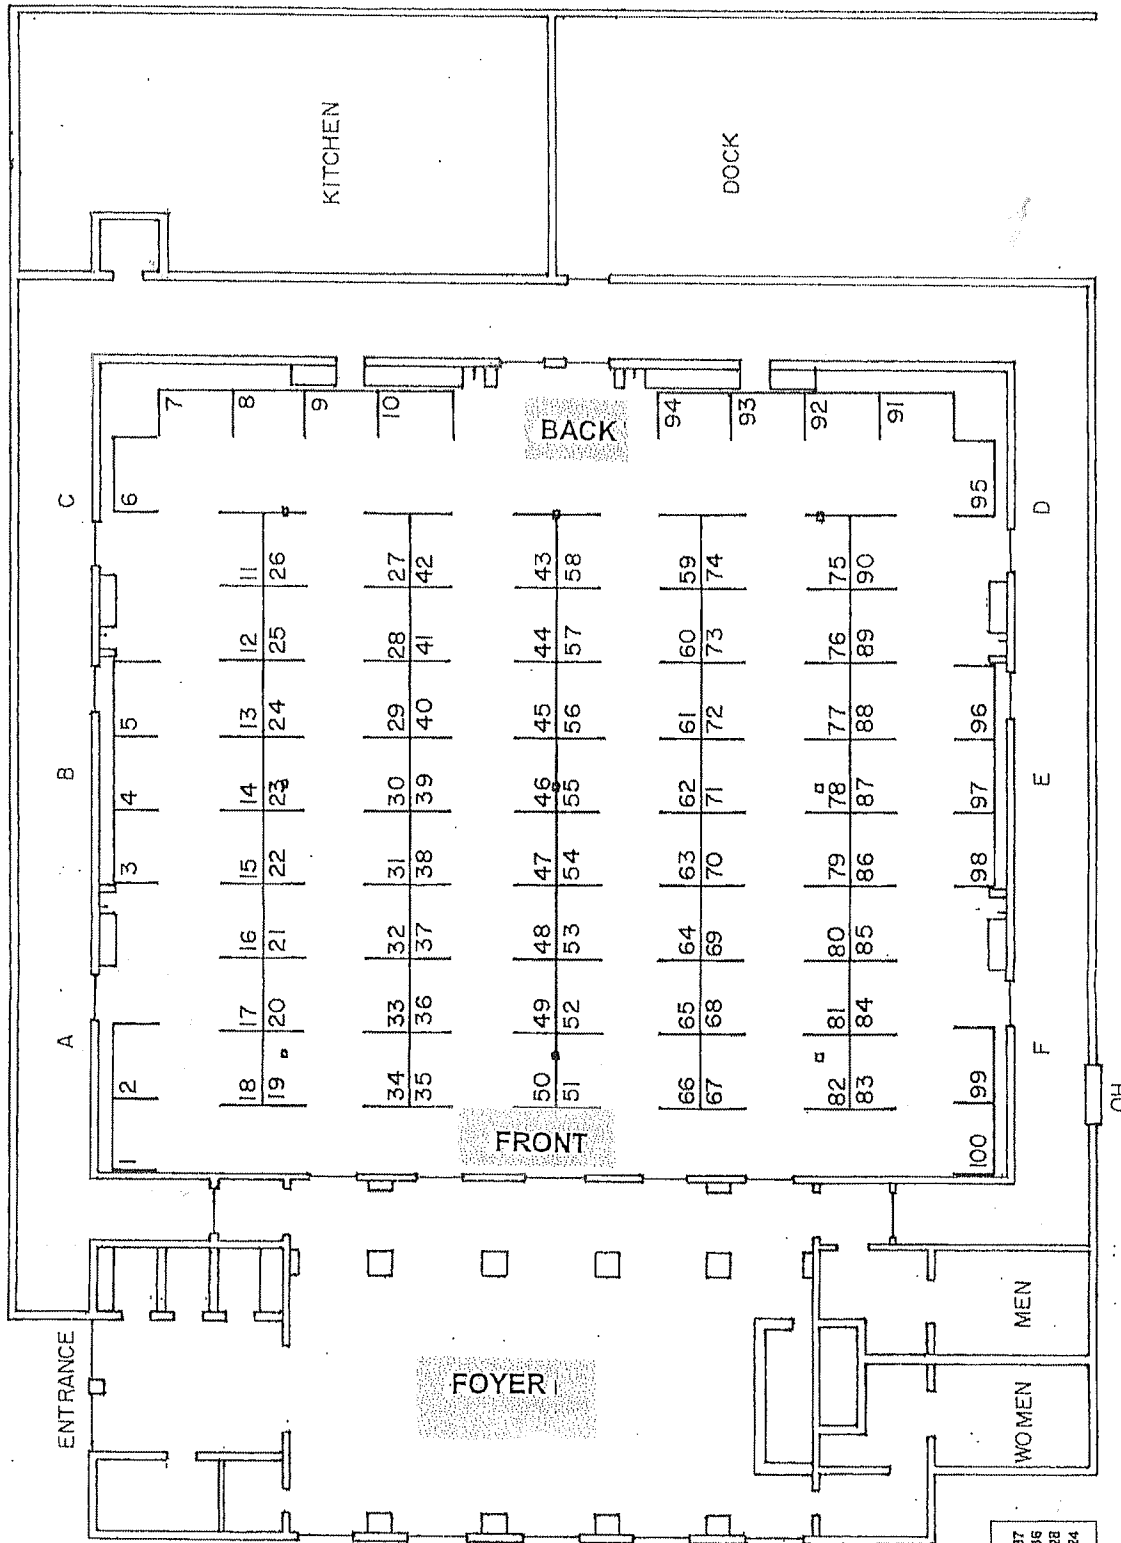

**BAYTOWNE CONFERENCE CENTER
SANDESTIN BEACH & GOLF RESORT**

BOOTH SIZE 10'w X 6'd
AISLE SIZE 8'w

SCALE 1/8" = 2'

C ONVENTION
D ISPLAY
S ERVICE, INC.

P. O. BOX 13387
JACKSON, MS 39236
PHONE (601) 548-4228
FAX (601) 548-3824